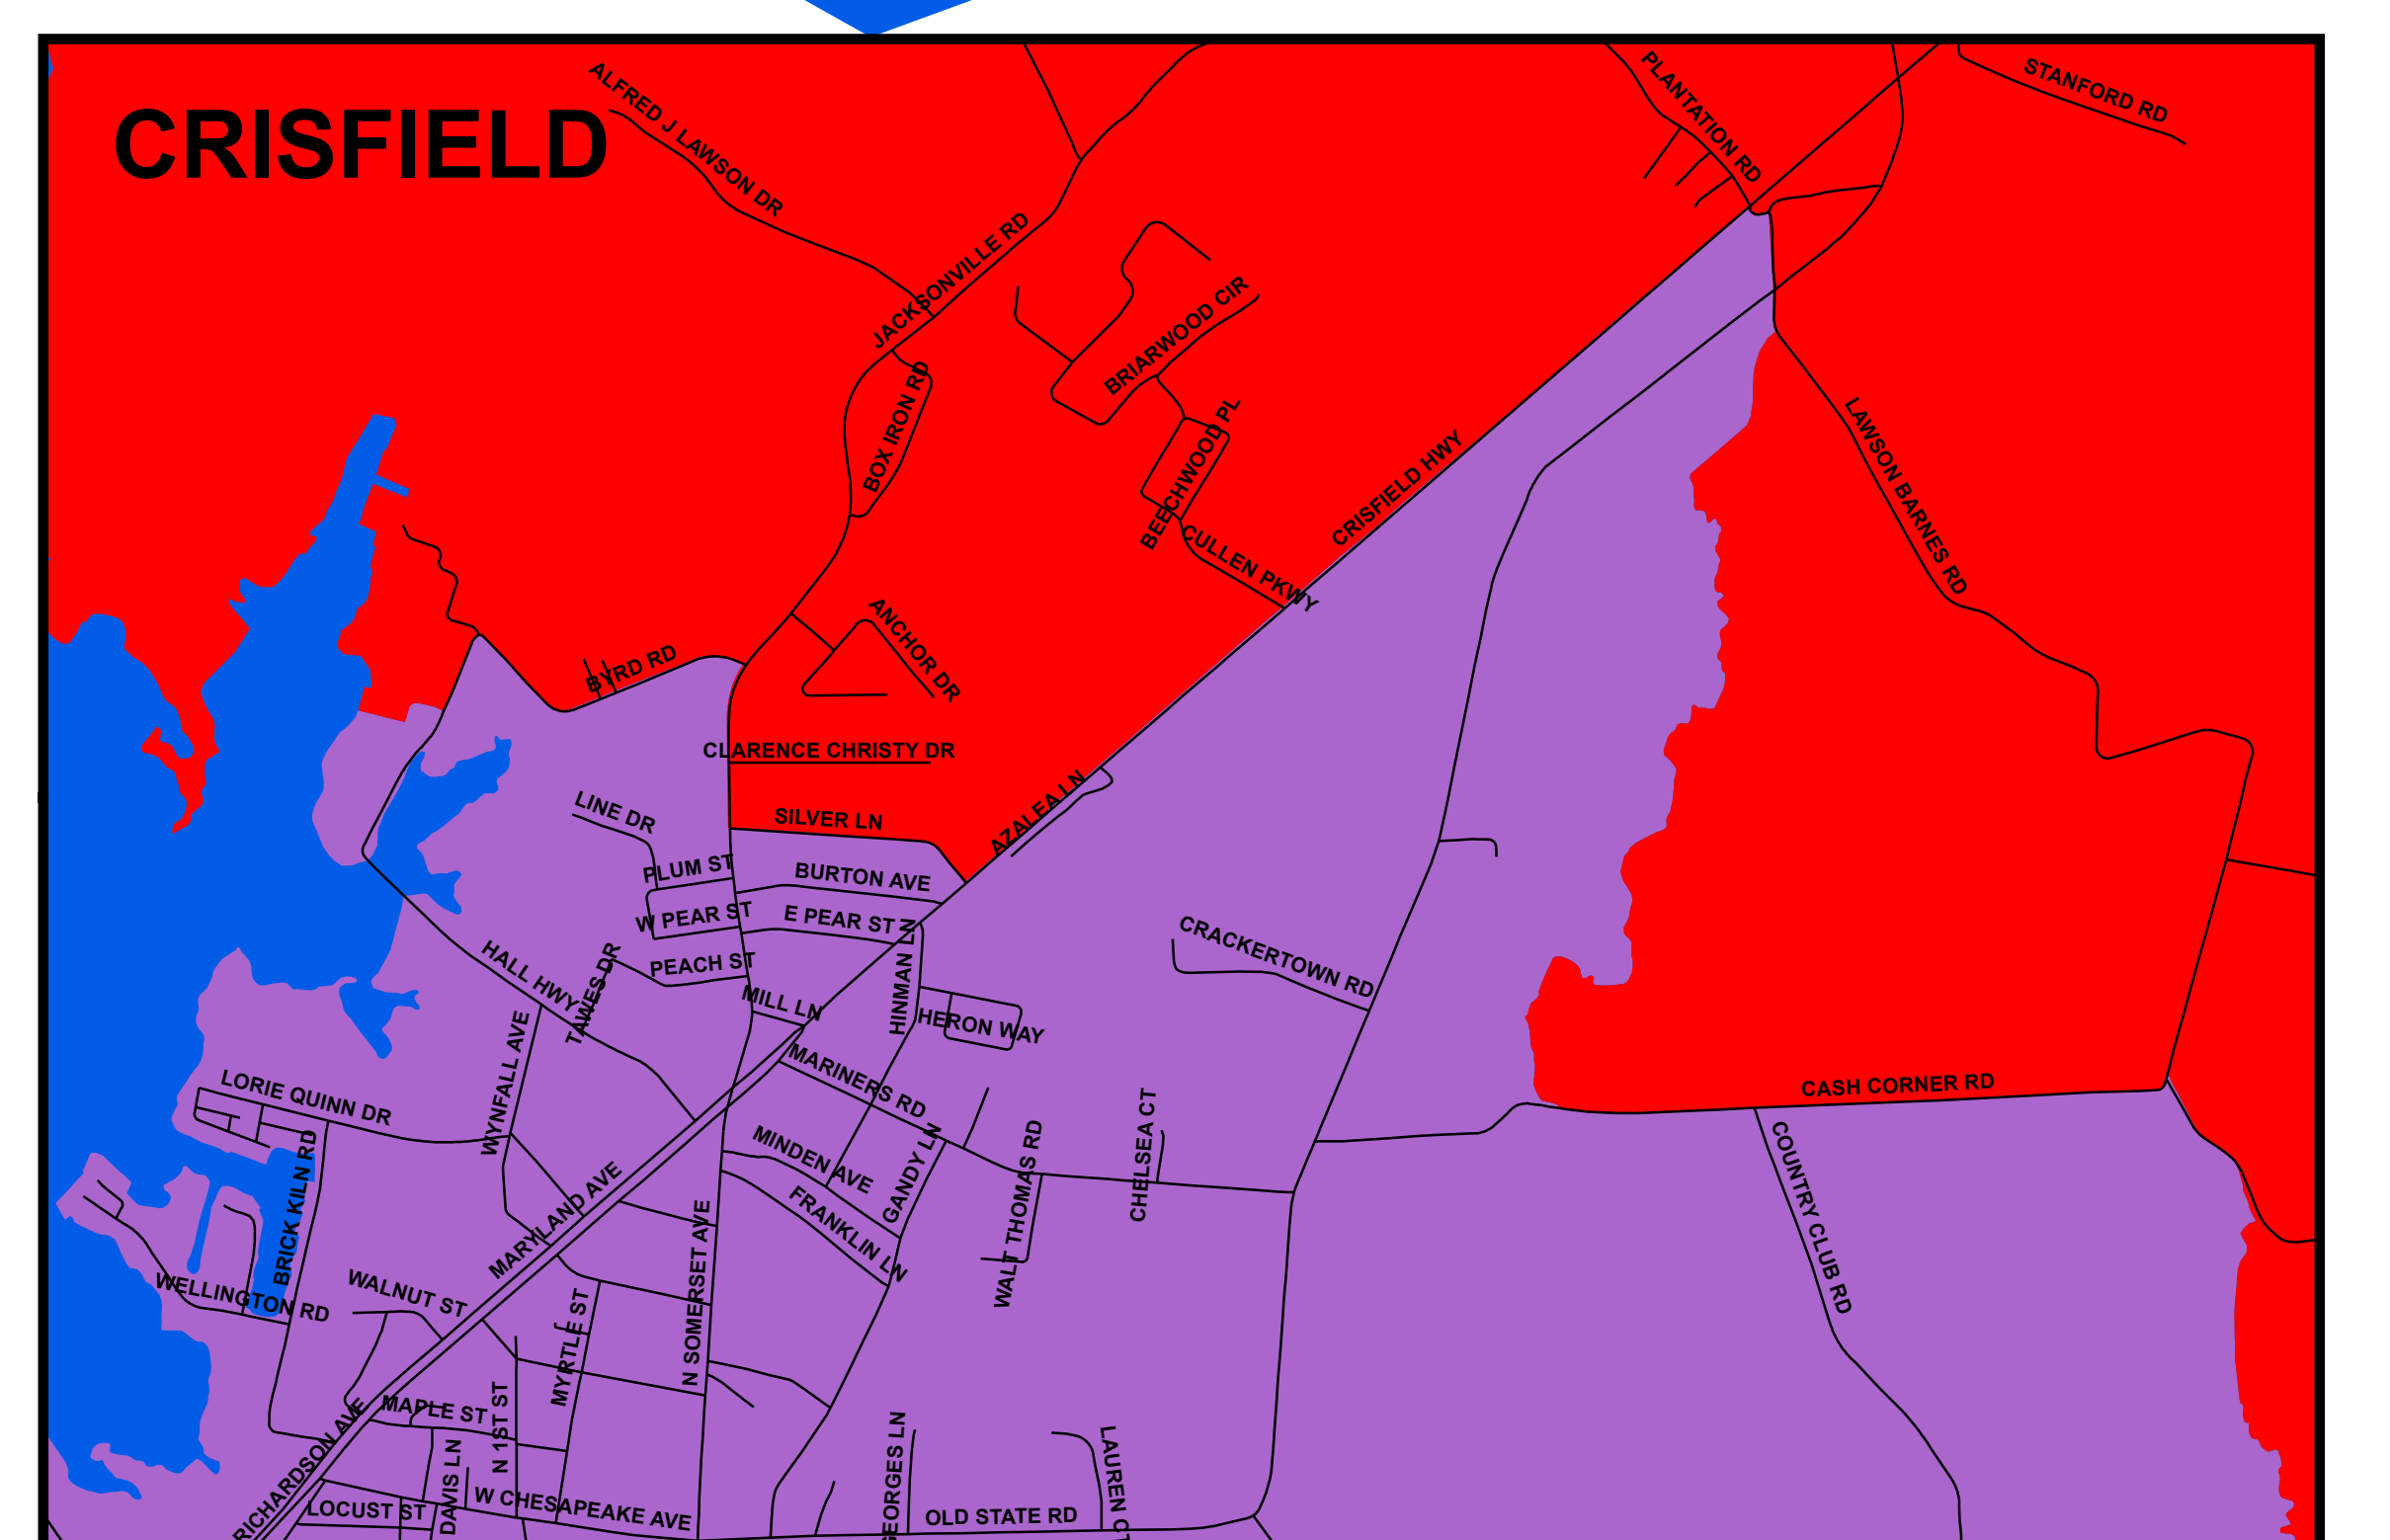

SOMERSET COUNTY, MD COMMISSIONER DISTRICTS

Legend	
■	District 1 (Mathies)
■	District 2 (Simpkins)
■	District 3 (Fisher)
■	District 4 (Boston)
■	District 5 (Laird)