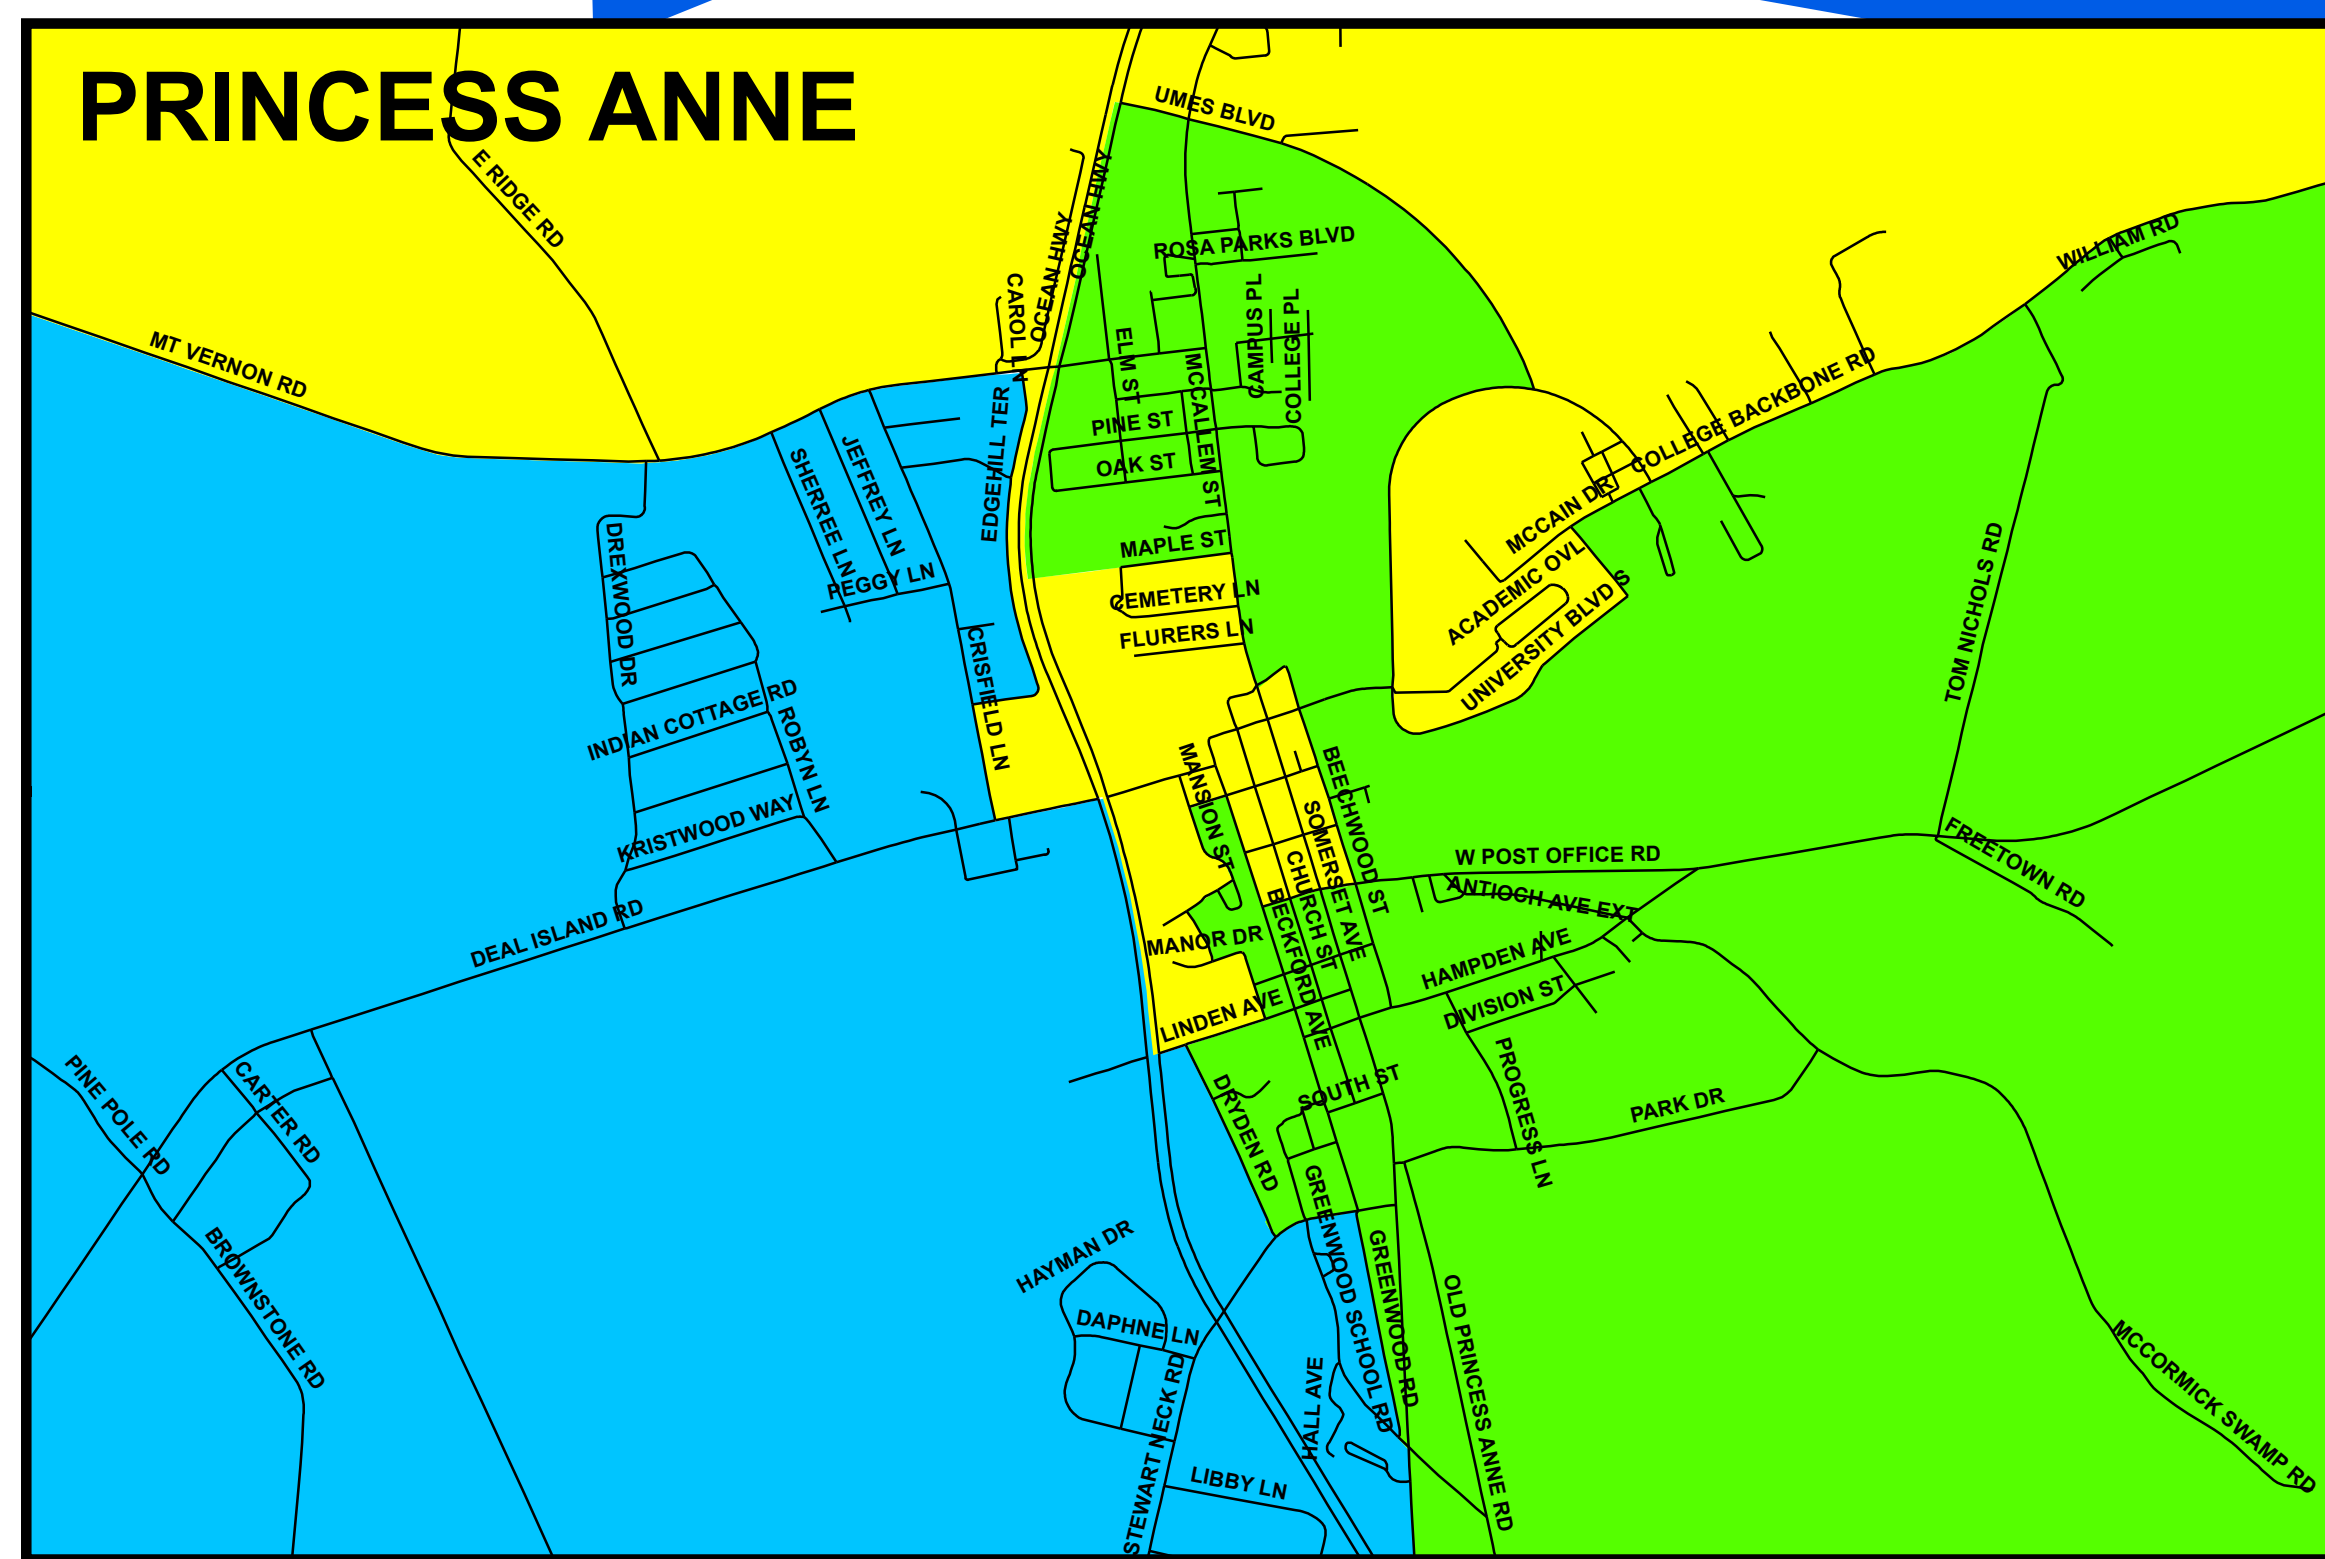

SOMERSET COUNTY, MD COMMISSIONER DISTRICTS

Legend	
■	District 1 (Mathies)
■	District 2 (Simpkins)
■	District 3 (Fisher)
■	District 4 (Boston)
■	District 5 (Laird)