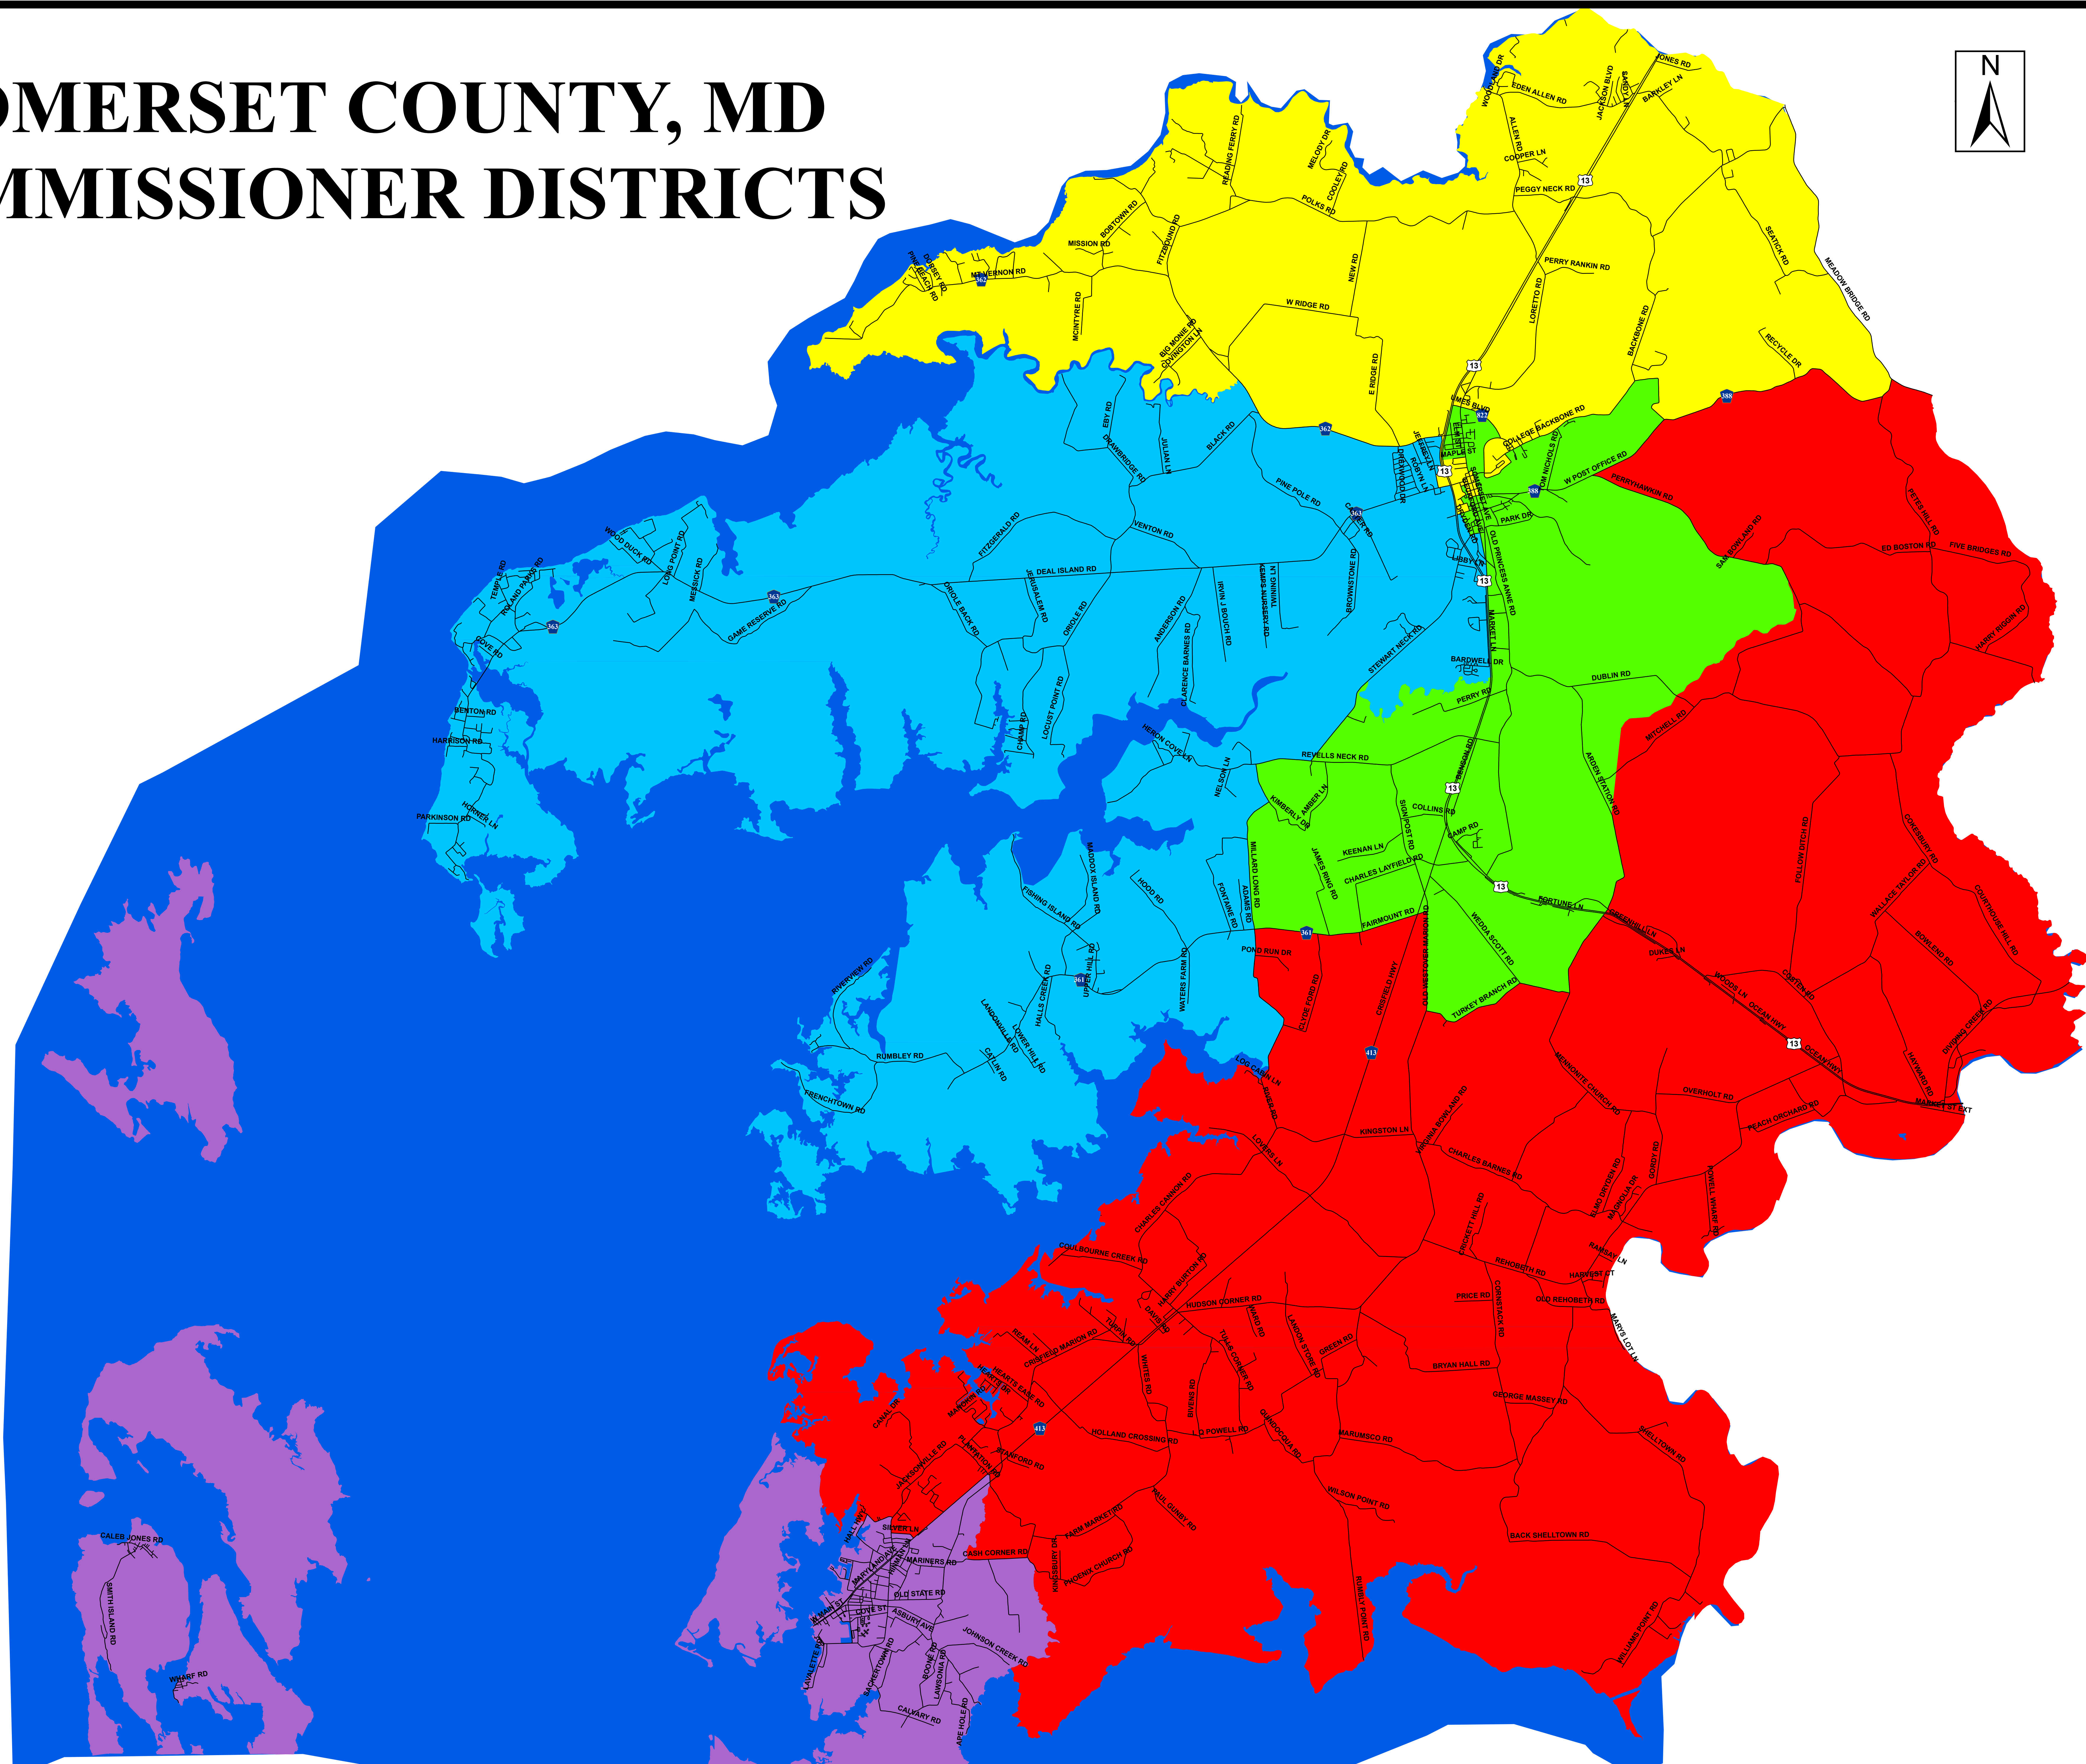

SOMERSET COUNTY, MD COMMISSIONER DISTRICTS

Legend	
■	District 1 (Mathies)
■	District 2 (Simpkins)
■	District 3 (Fisher)
■	District 4 (Boston)
■	District 5 (Laird)